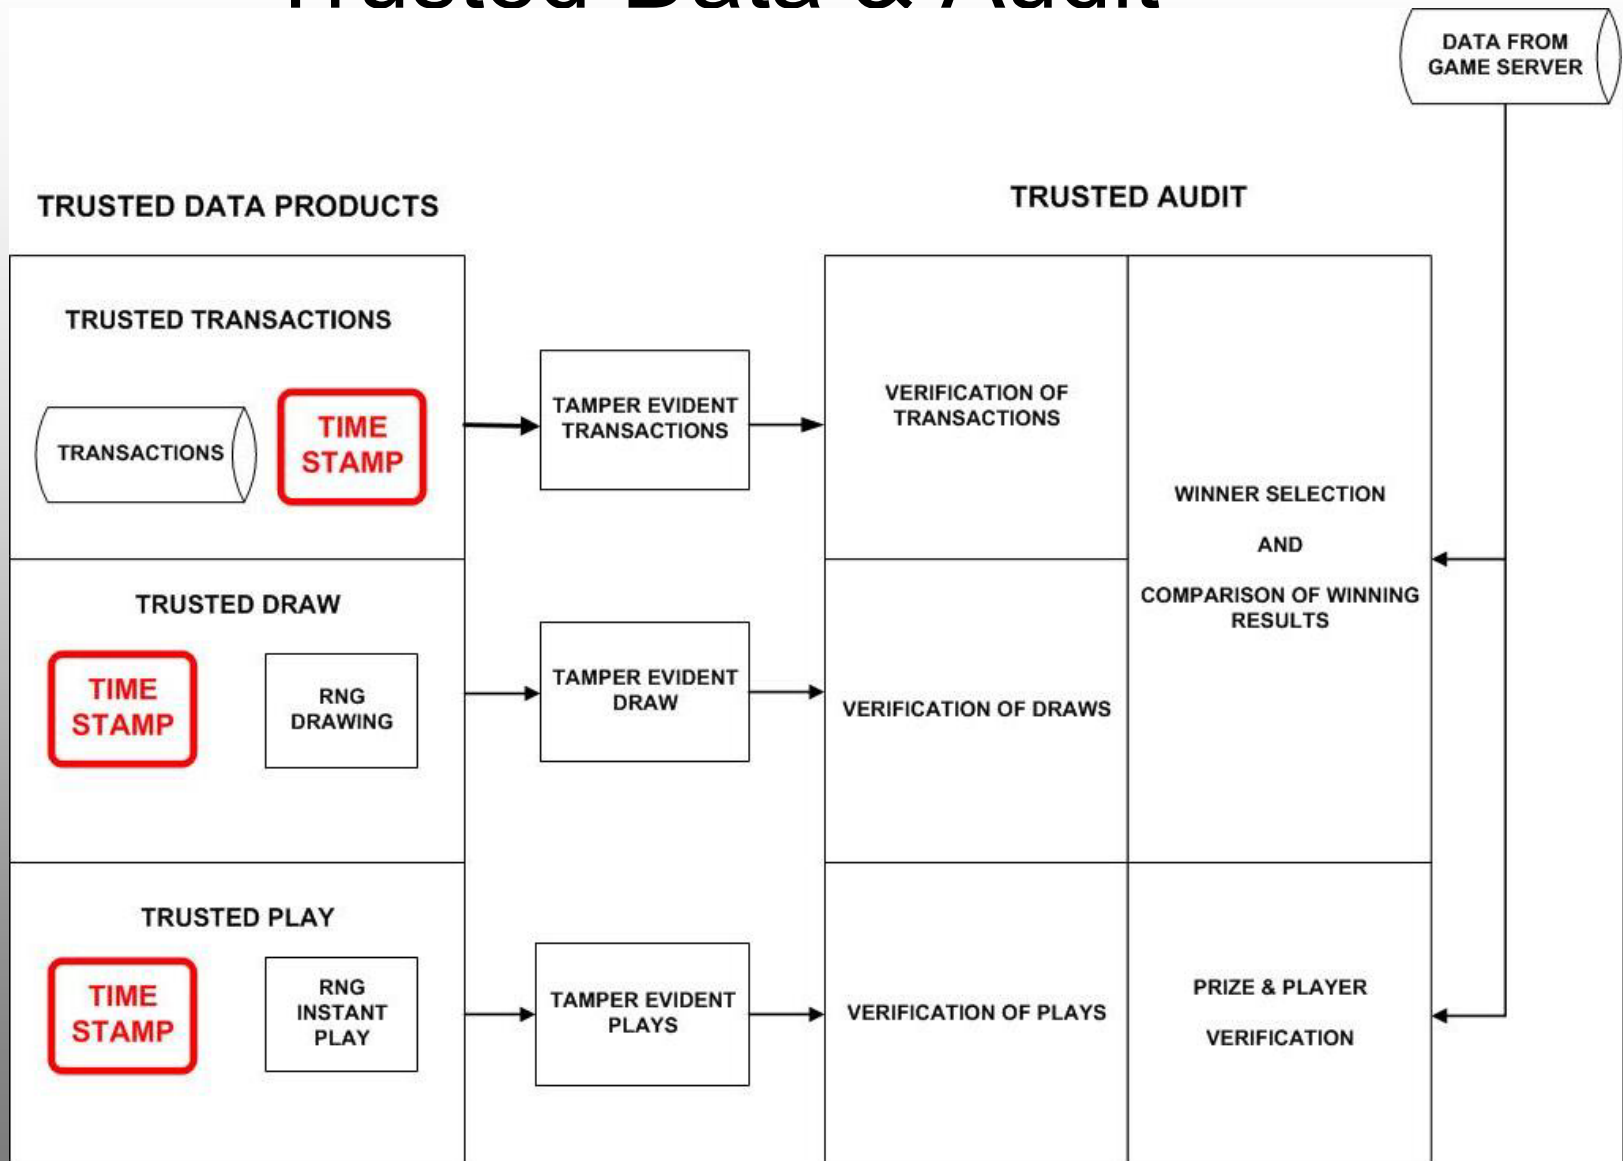

Trusted Security

Critical Data => Trusted Data

- Bets
 - Transactions in the System
- Draws
 - Winning Numbers,
 - Draw Time,
 - Draw Hardware,
 - Game Matrix
- Instant Play
 - Prizes, Winners

- Trusted Transactions
 - time stamped -> tamper evident
- Trusted Draw
 - time stamp used as RNG seed -> tamper evident winning numbers, draw time and draw hardware
- Trusted Play
 - time stamp used as RNG seed -> tamper evident instant play outcomes and player data

Trusted Data

Trusted Data

- Trusted Transactions
 - time stamped -> tamper evident
- Trusted Draw
 - time stamp used as RNG seed -> tamper evident winning numbers, draw time and draw hardware
- Trusted Play
 - time stamp used as RNG seed -> tamper evident instant play outcomes and player data

Trusted Data => Trusted Audit

Trusted Data products provide tamper evident Trusted Data to Trusted Audit for verification

Trusted Audit

Trusted Data verified:

- Transactions
 - proof of transaction integrity
- Draws
 - proof of draw outcomes, draw time, generation hardware, game matrix
- Instant Play
 - proof of play outcomes
 - comparison of trusted data against Game Server data

Winner Selection:

- verified trusted data used for winner selection and prize calculation
- winner selection results compared against Game Server Data

Trusted Data & Audit

Implementation Examples

- Trusted Play & Trusted Audit
 - Instant Games at Danske Spil (Denmark)
 - Lottomatica (Italy)
- Trusted Transactions, Trusted Draw & Trusted Audit
 - eBingo at Danske Spil
 - Lotto in Chariot Plc (UK), Comset (Pakistan)
- Trusted Draw
 - Raffle Draw at SCEL (South Carolina)