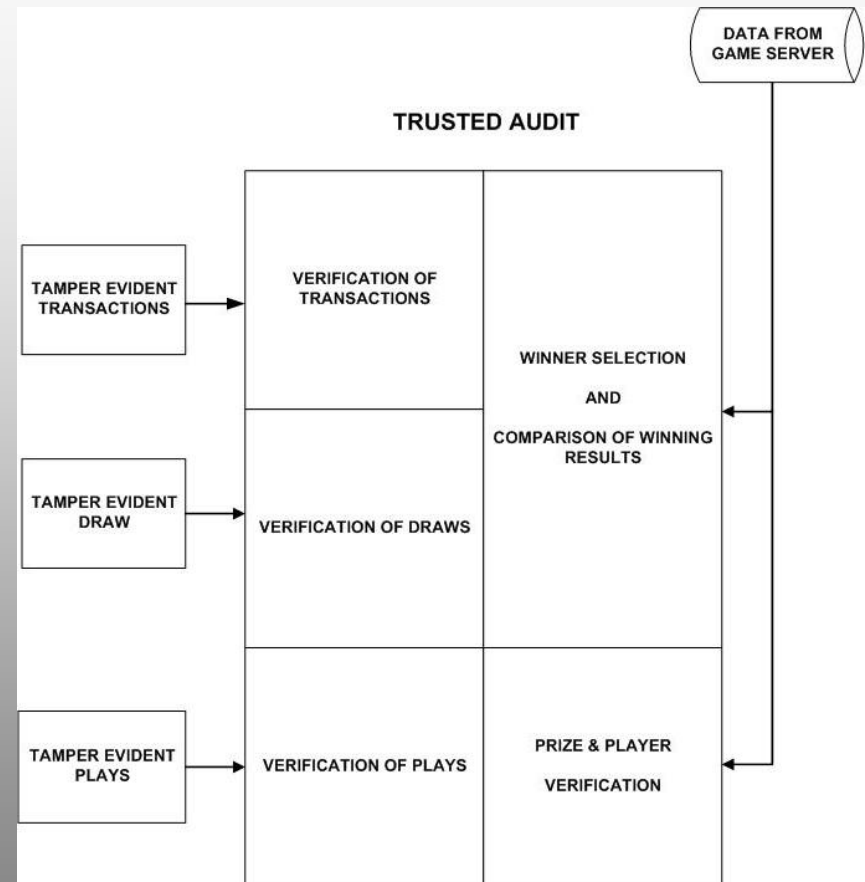

Trusted Security

Critical Data => Trusted Data

- Bets
 - Transactions in the System
- Draws
 - Winning Numbers,
 - Draw Time,
 - Draw Hardware,
 - Game Matrix
- Instant Play
 - Prizes, Winners

- Trusted Transactions
 - time stamped -> tamper evident
- Trusted Draw
 - time stamp used as RNG seed -> tamper evident winning numbers, draw time and draw hardware
- Trusted Play
 - time stamp used as RNG seed -> tamper evident instant play outcomes and player data

Trusted Data

Trusted Data

- Trusted Transactions
 - time stamped -> tamper evident
- Trusted Draw
 - time stamp used as RNG seed -> tamper evident winning numbers, draw time and draw hardware
- Trusted Play
 - time stamp used as RNG seed -> tamper evident instant play outcomes and player data

Trusted Data => Trusted Audit

Trusted Data products provide tamper evident Trusted Data to Trusted Audit for verification

Trusted Audit

Trusted Data verified:

- Transactions
 - proof of transaction integrity
- Draws
 - proof of draw outcomes, draw time, generation hardware, game matrix
- Instant Play
 - proof of play outcomes
 - comparison of trusted data against Game Server data

Winner Selection:

- verified trusted data used for winner selection and prize calculation
- winner selection results compared against Game Server Data

Trusted Data & Audit

Implementation Examples

- Trusted Play & Trusted Audit
 - Instant Games at Danske Spil (Denmark)
 - Lottomatica (Italy)
- Trusted Transactions, Trusted Draw & Trusted Audit
 - eBingo at Danske Spil
 - Lotto in Chariot Plc (UK), Comset (Pakistan)
- Trusted Draw
 - Raffle Draw at SCEL (South Carolina)