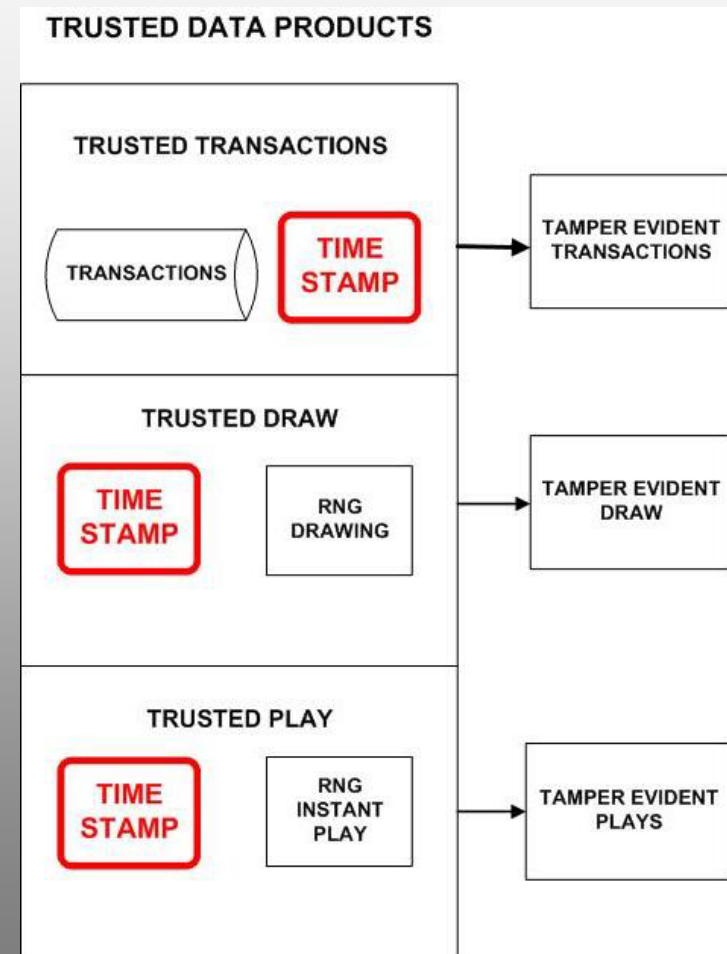

Traditional Security

- Bets
 - Tickets – Paper Security, Printer Security
 - Transactions – Secure Storage, local or remote
- Draw
 - physical protection, access protection, certification, software checksums, monitoring
- Instant Play
 - securing of win tables
- Winner Selection
 - Audit - independent winner selection
 - comparing results

Trusted Security

Critical Data => Trusted Data

- Bets
 - Transactions in the System
- Draws
 - Winning Numbers,
 - Draw Time,
 - Draw Hardware,
 - Game Matrix
- Instant Play
 - Prizes, Winners

- Trusted Transactions
 - time stamped -> tamper evident
- Trusted Draw
 - time stamp used as RNG seed -> tamper evident winning numbers, draw time and draw hardware
- Trusted Play
 - time stamp used as RNG seed -> tamper evident instant play outcomes and player data

Trusted Data

Trusted Data

- Trusted Transactions
 - time stamped -> tamper evident
- Trusted Draw
 - time stamp used as RNG seed -> tamper evident winning numbers, draw time and draw hardware
- Trusted Play
 - time stamp used as RNG seed -> tamper evident instant play outcomes and player data

Trusted Data => Trusted Audit

Trusted Data products provide tamper evident Trusted Data to Trusted Audit for verification

Trusted Audit

Trusted Data verified:

- Transactions
 - proof of transaction integrity
- Draws
 - proof of draw outcomes, draw time, generation hardware, game matrix
- Instant Play
 - proof of play outcomes
 - comparison of trusted data against Game Server data